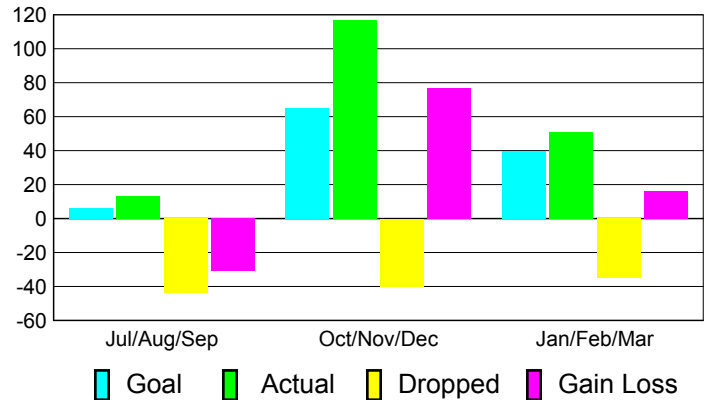

Membership Results 2010-2011

Goal, New, Dropped, Gain/Loss

Comparison of Membership Gain/Loss

Current Year Compared to the Previous Year