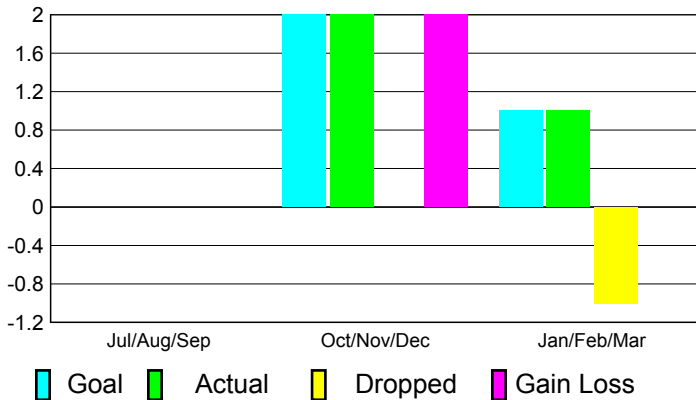

2010-2011 GMT Reports for District (or Undistricted) **District 352**

GMT: **SALIM J MOUSSAN**

Location: **ARAB REP OF EGYPT**

GMT CA: **6**

CLUBS

Club Results
2010-2011

Clubs
2009-2010

Month	New Club Goal	Actual New Clubs	Actual Dropped Clubs	Gain/Loss of Clubs	Gain/Loss of Clubs
Jul/Aug/Sep	0	0	0	0	1
Oct/Nov/Dec	2	2	0	2	4
Jan/Feb/Mar	1	1	-1	0	2
Totals	3	3	-1	2	7

Club Results 2010-2011

Goal, New, Dropped, Gain/Loss

Comparison of Club Gain/Loss

Current Year Compared to the Previous Year

YTD Status Quo Clubs 2010-2011

Status Quo Clubs Compared to Status Quo Members

MEMBERSHIP