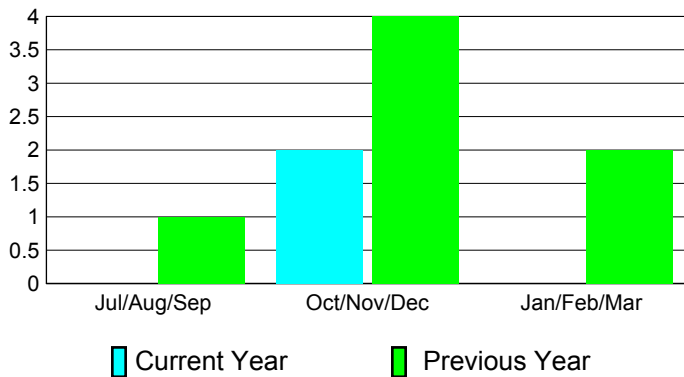

2010-2011 GMT Reports for District (or Undistricted) **District 352**

GMT: **SALIM J MOUSSAN**

Location: **ARAB REP OF EGYPT**

GMT CA: **6**

CLUBS

Club Results
2010-2011

Clubs
2009-2010

Month	New Club Goal	Actual New Clubs	Actual Dropped Clubs	Gain/Loss of Clubs	Gain/Loss of Clubs
Jul/Aug/Sep	0	0	0	0	1
Oct/Nov/Dec	2	2	0	2	4
Jan/Feb/Mar	1	1	-1	0	2
Totals	3	3	-1	2	7

Club Results 2010-2011

Goal, New, Dropped, Gain/Loss

Comparison of Club Gain/Loss

Current Year Compared to the Previous Year

YTD Status Quo Clubs 2010-2011

Status Quo Clubs Compared to Status Quo Members

MEMBERSHIP