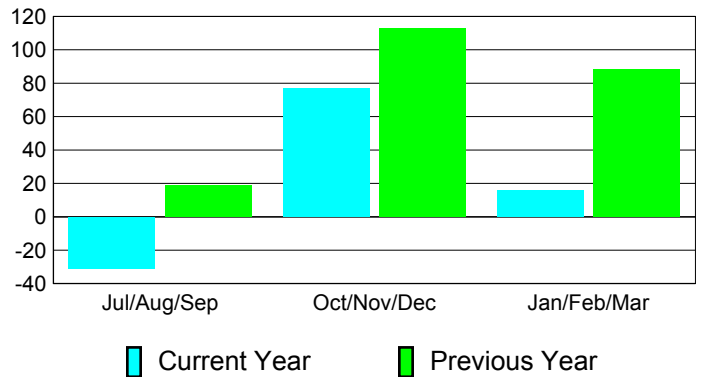

Membership Results
2010-2011

Membership
2009-2010

Month	Net Memb Goal	Actual New Memb	Actual Dropped Memb	Gain/Loss of Memb	Gain/Loss of Memb
Jul/Aug/Sep	6	13	-44	-31	19
Oct/Nov/Dec	65	117	-40	77	113
Jan/Feb/Mar	40	51	-35	16	88
Totals	111	181	-119	62	220

Membership Results 2010-2011

Goal, New, Dropped, Gain/Loss

Comparison of Membership Gain/Loss

Current Year Compared to the Previous Year

Gender Comparison 2010-2011

Jul/Aug/Sep

Oct/Nov/Dec

Jan/Feb/Mar